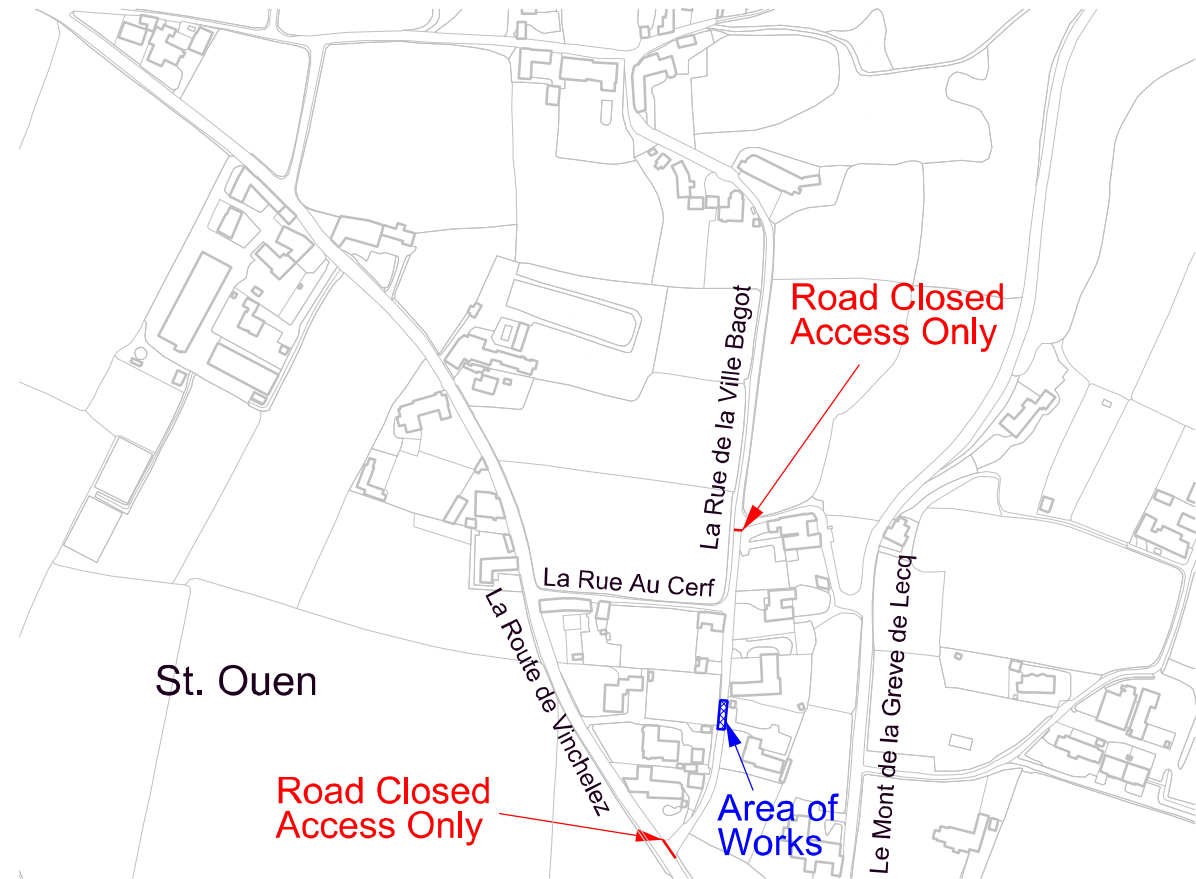

Clear investment. Pure energy.

Dear Customer,

Starting on Thursday 23 February, part of La Rue de la Ville Bagot will be closed to through traffic for approximately two days. This is due to excavation works necessary for us to provide a new electrical supply.

The affected area is detailed on the adjoining map. Access to premises will be maintained throughout the period of works from either end.

We apologise for any inconvenience these necessary works may cause and thank you in advance for your co-operation.

If you have any queries, please call our Customer Care Team on 505460 7.30am to 8pm, Monday to Saturday.

www.jec.co.uk