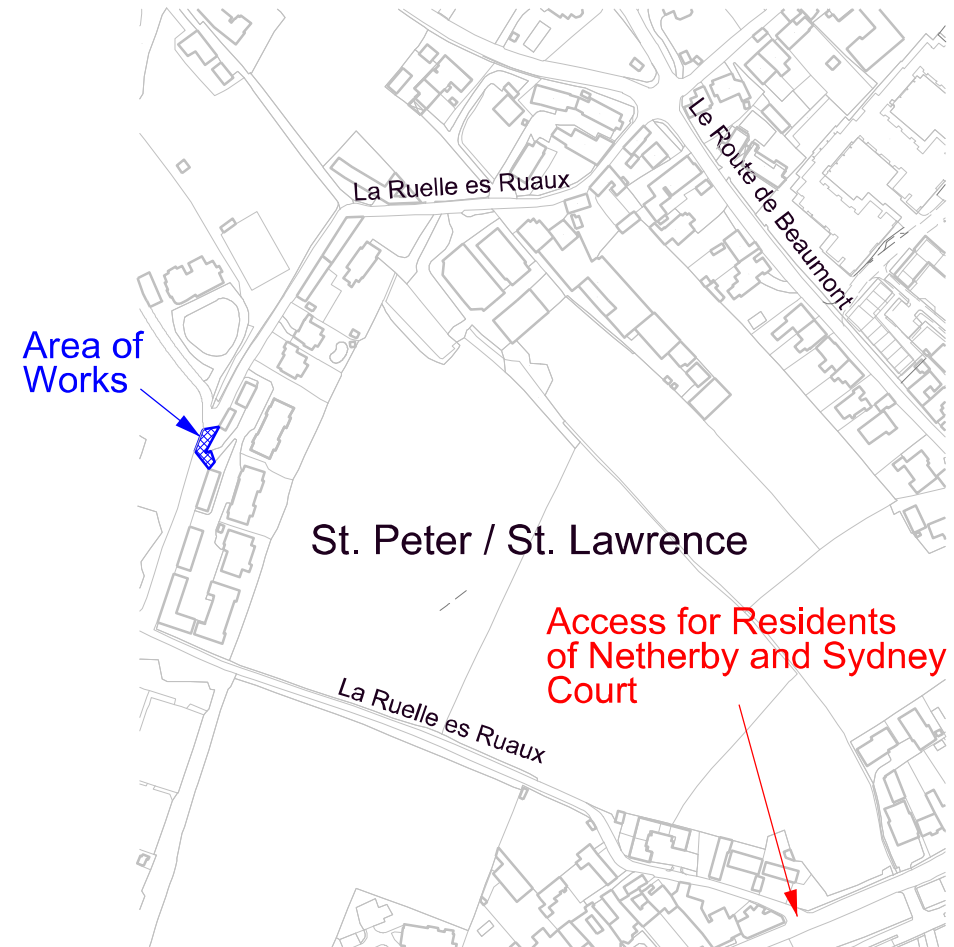

Clear investment. Pure energy.

Dear Customer,

Commencing Monday 6 February, in order to reinforce our network and make substation connections it will be necessary to close part of Ruelle es Ruaux as shown on the map.

Access for residents of Netherby and Sydney Court will be via La Route de la Haule.

Access for residents of Le Mont des Vignes to La Route de Beaumont should not be affected.

It is anticipated that the duration of these works will be 12 days.

We apologise for any inconvenience these necessary works may cause and thank you in advance for your co-operation.

If you have any queries, please call our Customer Care Team on 505460 7.30am to 8pm, Monday to Saturday.

www.jec.co.uk