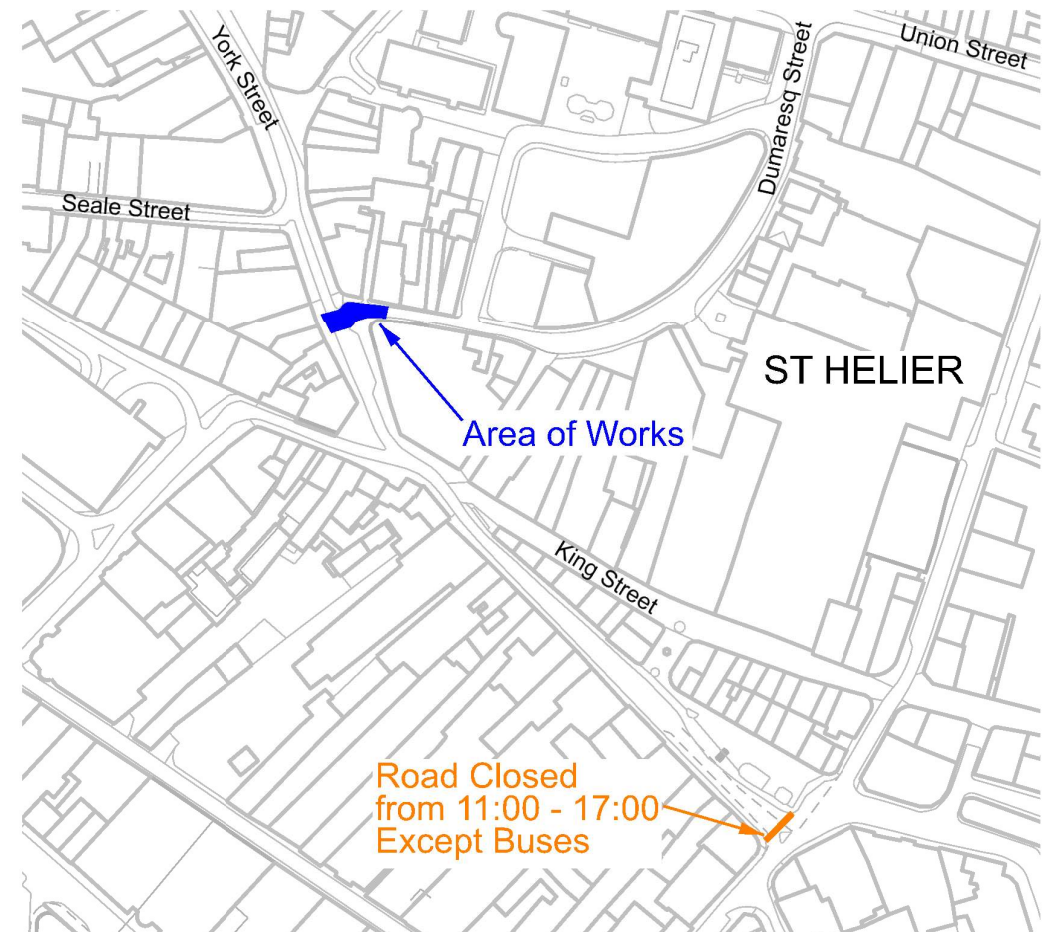

Roadworks notice

www.jec.co.uk/roadworks

Dear Customer,

Starting on Monday 24 of January Broad Street, St Helier will be closed to through traffic between 11:00 and 17:00 for approximately 7 days. This is due to excavation works necessary for us to provide a new electrical supply.

The affected area is detailed on the adjoining map. Access to premises will be maintained throughout the period of works from either end.

We apologise for any inconvenience this may cause and thank you in advance for your co-operation to help us complete this work as quickly as possible

If you have any queries, please call our Customer Care Team on 505460 8am to 6pm, Monday to Friday.

Jersey Electricity plc

Inspiring a zero carbon future