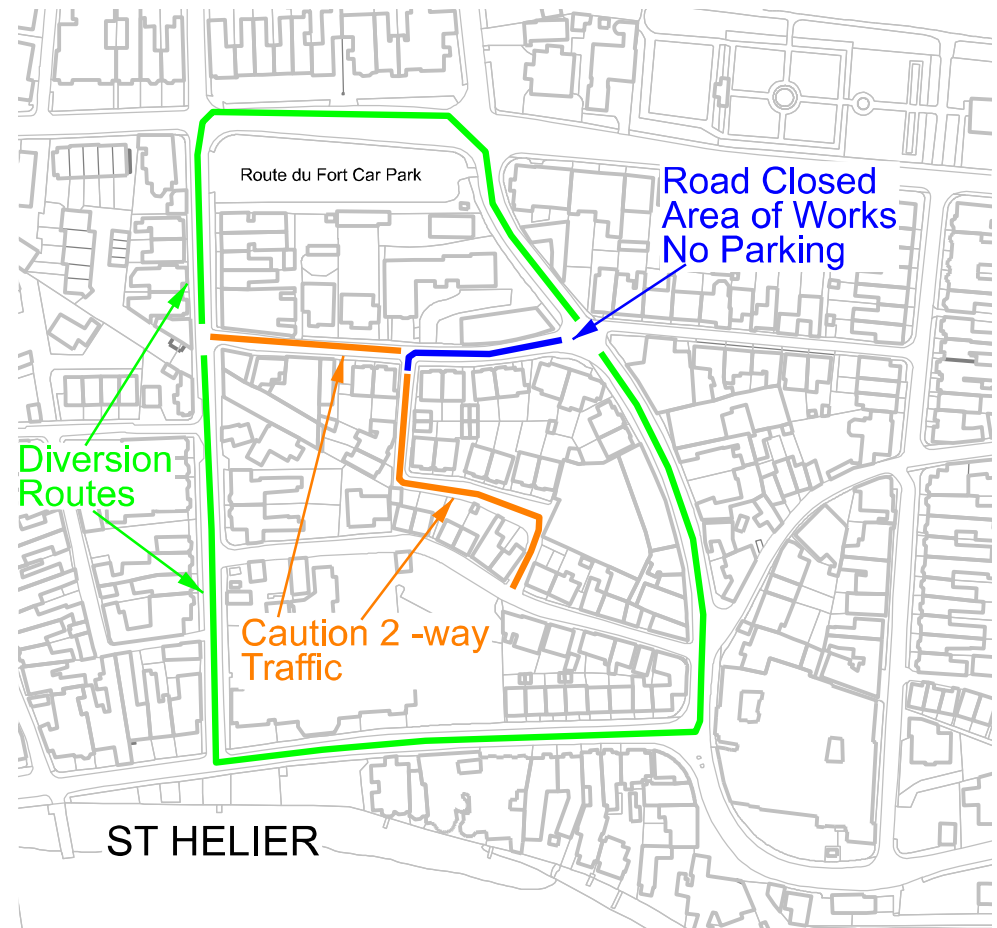

Clear investment. Pure energy.

Dear Customer,

Starting on Monday 6 September, Nelson Avenue, St. Helier, will be closed to through traffic for approximately 3 weeks. This is due to excavation works necessary for us to provide a new electrical supply.

The affected area is detailed on the adjoining map. There will be no parking within the area of works highlighted in blue on the adjacent map throughout the closure. Access to premises will be maintained from either end of the works.

We apologise for any inconvenience this may cause and thank you in advance for your co-operation to help us complete this work as quickly as possible.

If you have any queries, please call our Customer Care Team on 505460 8am to 6pm, Monday to Friday.

www.jec.co.uk