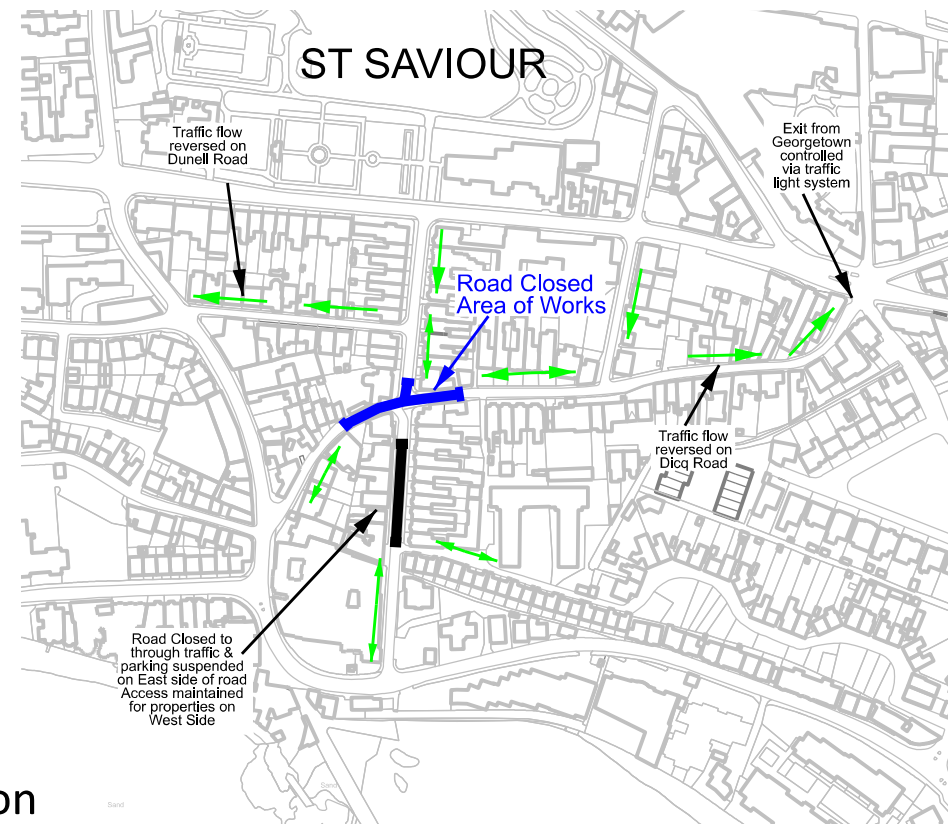

Clear investment. Pure energy.

Dear Customer

Starting on Monday 16 August for approximately 3 weeks, the following restrictions will be placed on traffic using the southern end of Beach Road, St Saviour as detailed on the map overleaf.

1. Road will be closed to through traffic (no exit to Dicq Road) with access to residents only
2. Disk parking along the road will be suspended

This measure is due to electrical reinforcement works within Dicq Road and along the southern end of Beach Road, both of which necessitate closure to through traffic.

We apologise for any inconvenience this may cause and thank you in advance for your co-operation to help us complete this work as quickly as possible.

If you have any queries, please call our customer care team on 505460 8am to 6pm Monday to Friday.

www.jec.co.uk