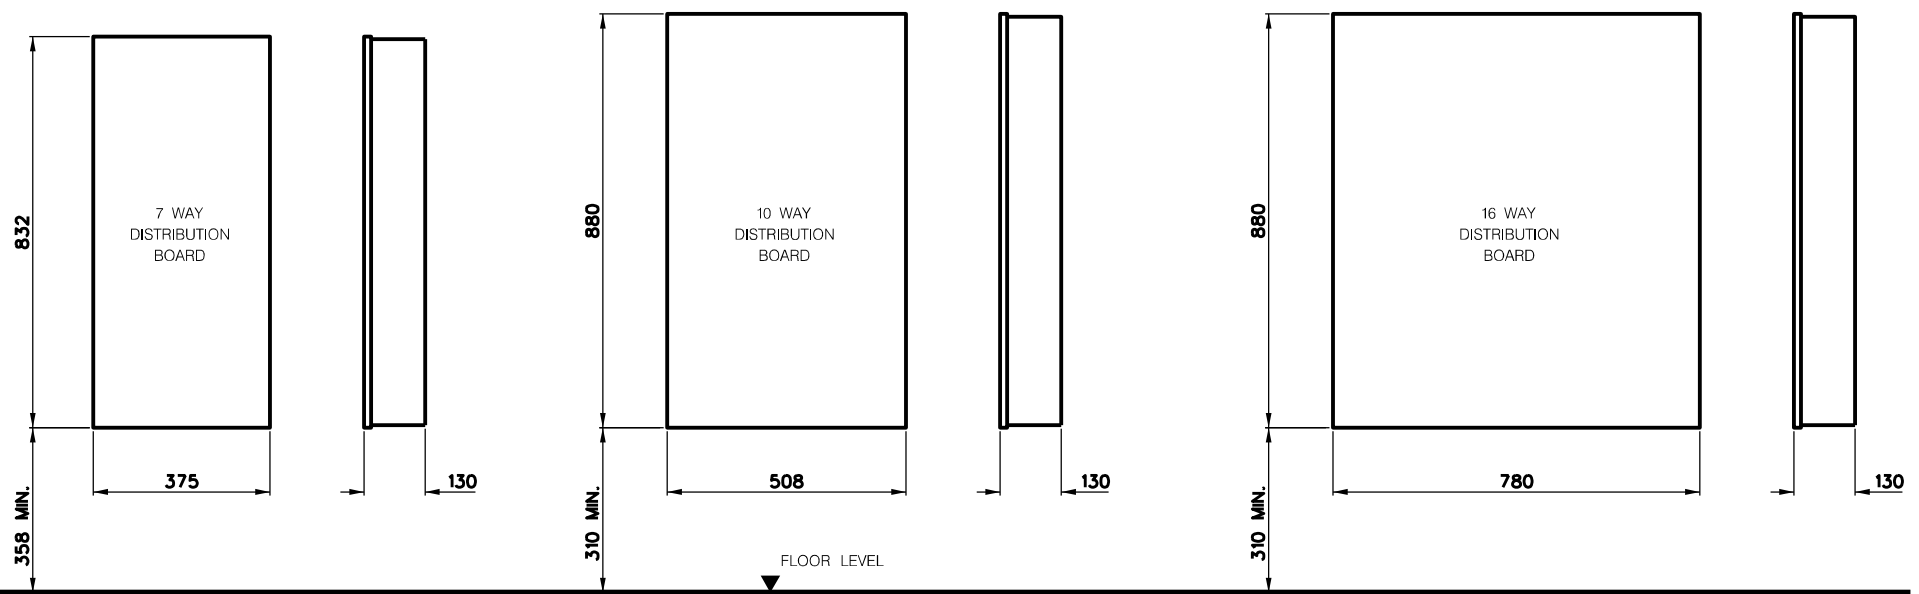

CABLE SLOT = 345mm x 60mm

CABLE SLOT = 480mm x 60mm

CABLE SLOT = 750mm x 60mm

PLAN VIEW

ALL DIMENSIONS ARE IN MILLIMETRES

Rev	Date	Description	Dwn	Appd
B	07-02-2013	Minimum Height Dimensions Altered	TSB	EP
A	20-09-2011	Plan View Dimensions Moved	TSB	AM
-	22-6-2006	Original Issue	AD	