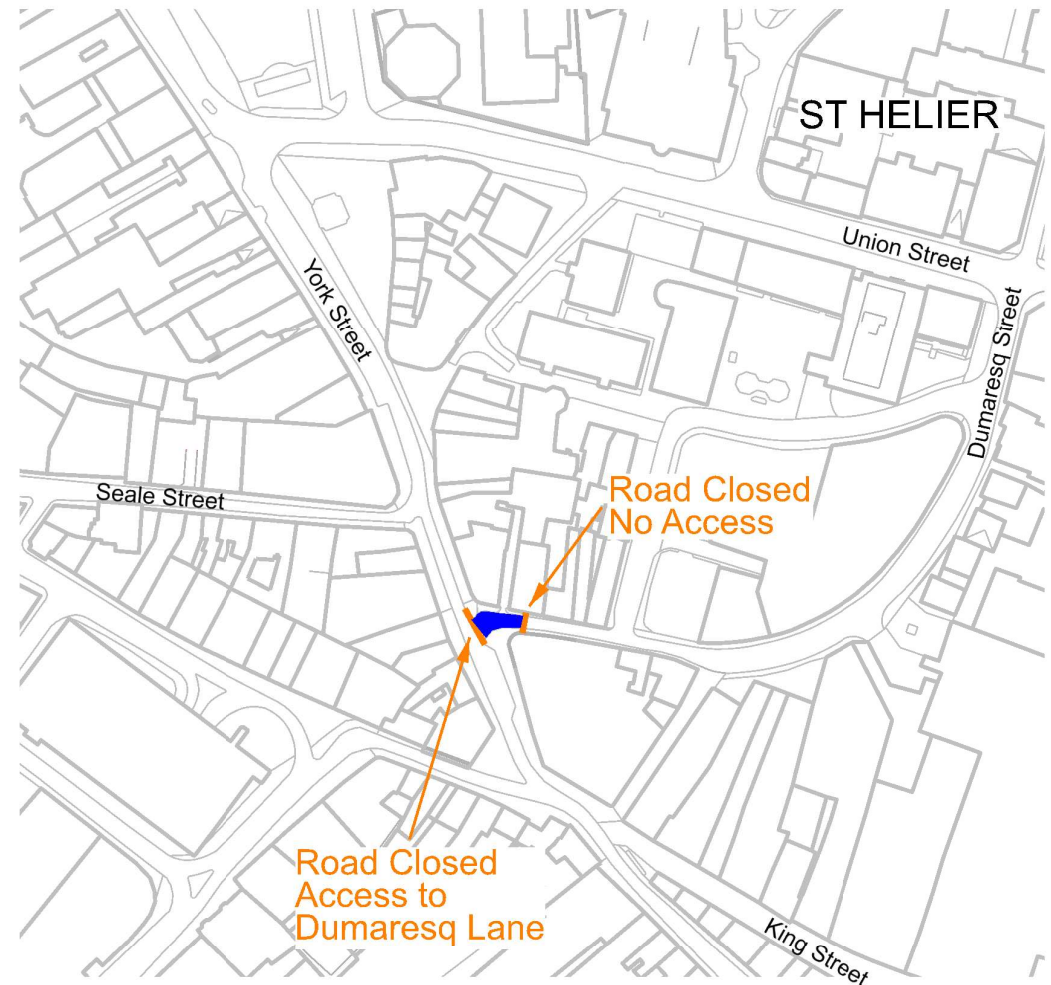

Roadworks notice

www.jec.co.uk/roadworks

Dear Customer,

Starting on Monday 24 of January Dumaresq Street, St Helier will be closed to through traffic for approximately 7 days. This is due to excavation works necessary for us to provide a new electrical supply.

The affected area is detailed on the adjoining map. Access to premises will be maintained throughout the period of works from either end.

We apologise for any inconvenience this may cause and thank you in advance for your co-operation to help us complete this work as quickly as possible

If you have any queries, please call our Customer Care Team on 505460 8am to 6pm, Monday to Friday.

Jersey Electricity plc

Inspiring a zero carbon future