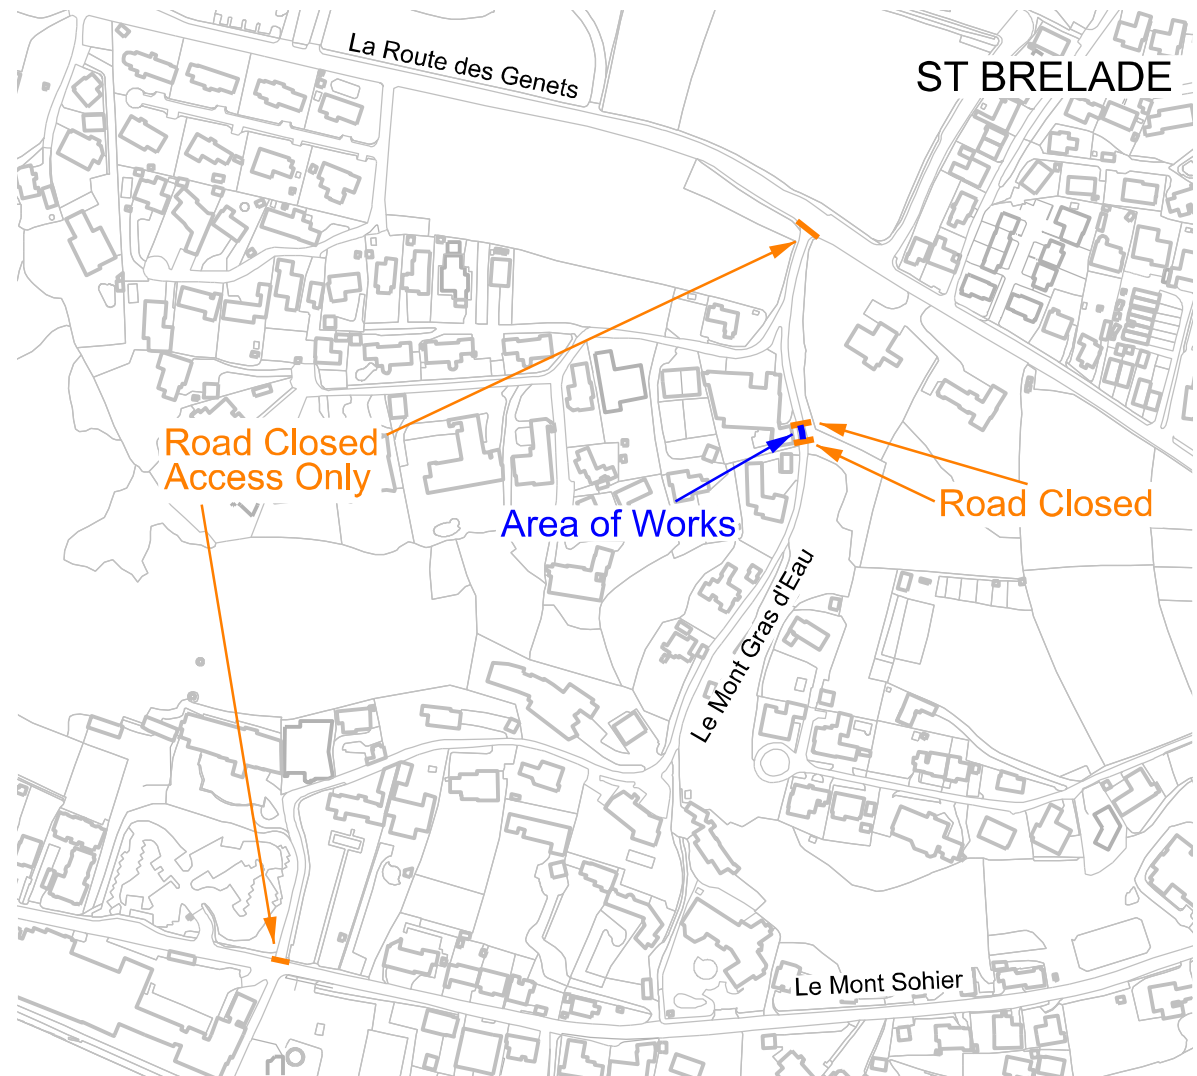

Roadworks notice

www.jec.co.uk/roadworks

Dear Customer,

Starting on Wednesday 6 of July, Le Mont Gras d'Eau, St Brelade will be closed to through traffic for approximately 3 days. This is due to excavation works necessary for us to remove an electrical supply.

The affected area is detailed on the adjoining map. Access to premises will be maintained throughout the period of works from either end.

We apologise for any inconvenience this may cause and thank you in advance for your co-operation to help us complete this work as quickly as possible.

If you have any queries, please call our Customer Care Team on 505460 8am to 6pm, Monday to Friday.

Jersey Electricity plc

Inspiring a zero carbon future