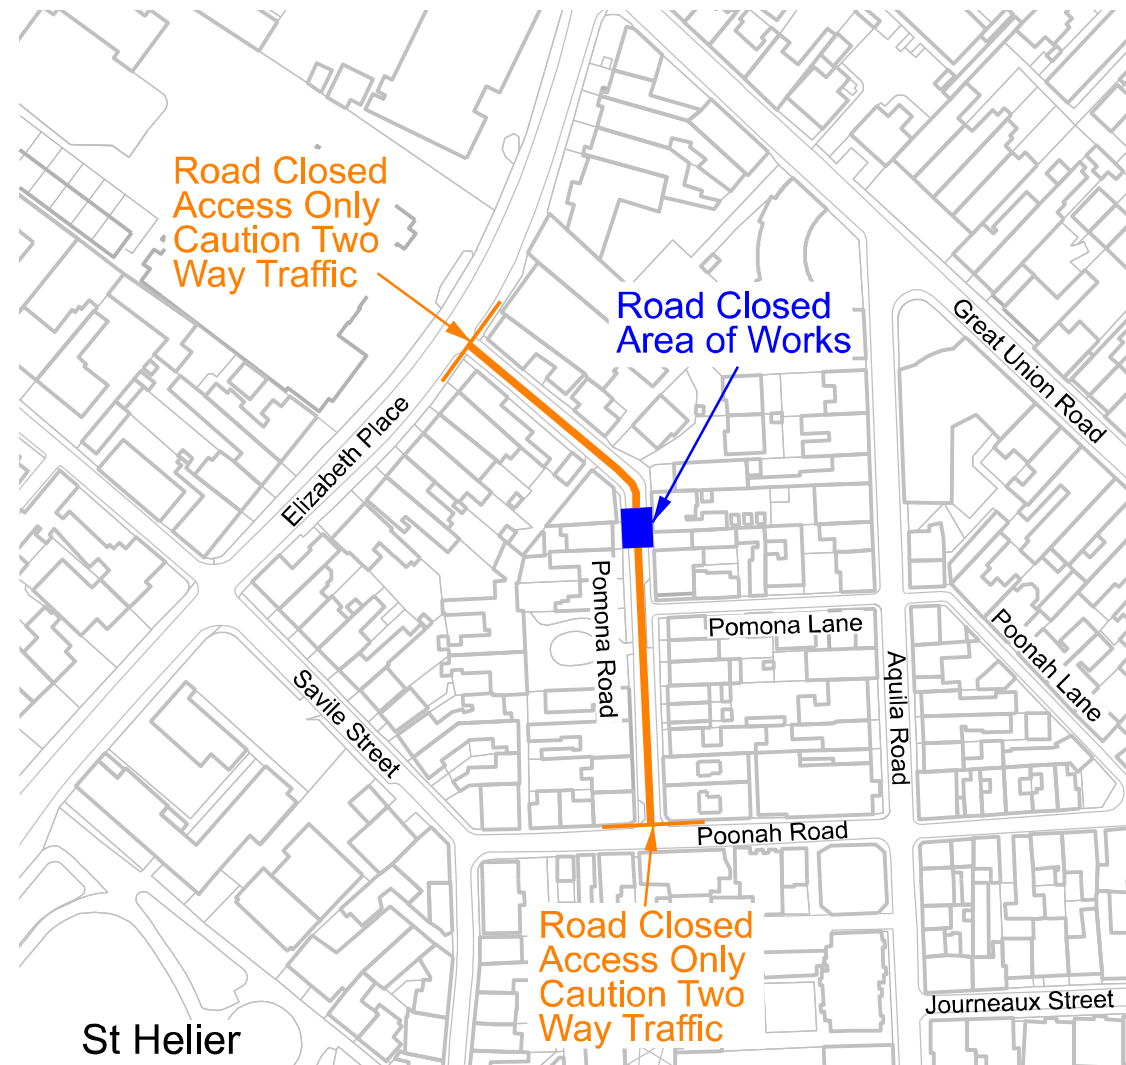

Roadworks notice

www.jec.co.uk/roadworks

Dear Customer,

Starting on Wednesday 29 June, a section of Pomona Road will be closed to traffic for approximately 6 days. This is due to excavation works necessary for us to remove and install an electrical supply.

There will be two way traffic to allow access to premises affected by the road closure. The section of road is detailed on the adjoining map, which shows the work area and two way traffic locations.

We apologise for any inconvenience this may cause and thank you in advance for your co-operation to help us complete this work as quickly as possible.

If you have any queries, please call our Customer Care Team on 505460 8am to 6pm, Monday to Friday.

St Helier

Jersey Electricity plc

Inspiring a zero carbon future